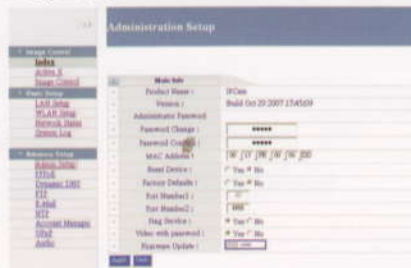

Grand Wi-Fi Camera Plus

Video & Audio Transmission

Low Lux Display

Bundle DivX Codec

Remotely View & Listen

IE Recording

Digital Zoom In

Motion Detected Mail

UPnP Function

Low Lux CMOS

IP Address Hidden

Supports Windows ME/2000/XP/VISTA & Linux OS

4/9/16 camera preview & record (model 2)

Model 2 Surveillance Software

Compatible with windows 2000/XP/Vista

Features

- 1/4" Low Lux CMOS VGA Sensor (Omni Vision)
- Built-in microphone for remotely listen in.
- Supports 15 level digital zoom in function.
- Supports IE recording function (AVI format).
- High Resolution Image Processor. (640 x 480, 320 x 240, 176 x 144)
- **Multi-Language:** English/ Spanish/ Portuguese/ Dutch/ German/ Italian/ Russian/ French/ Japanese/ Traditional Chinese
- Supports up to 30 frames per second in CIF (320 x 240) mode.
- Supports IP Address Hidden Function.
- Supports Motion Detected Mail Function.
- Network Protocol: NTP/ SMTP/ FTP/ DHCP/ PPPOE/ DDNS/ UPnP
- Network (Ethernet): 10/100Mbps Fast Ethernet
- Compatible with Windows 2000/ ME/ XP/ Vista & Linux OS.
- PS:
  1. The IE Recording function is not available in Windows Vista.
  2. The Remote Listen In, IE Recording and Digital Zoom In (Out) functions are not available in Linux OS.

Surveillance Software (model 2)