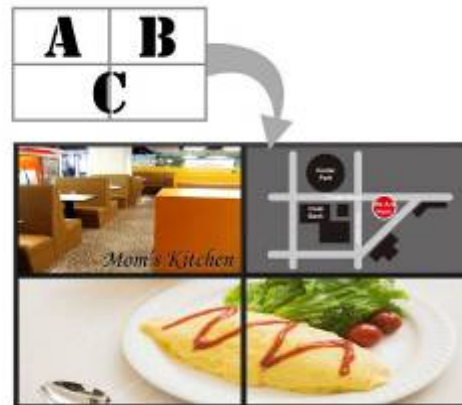

- **Distinct Mode + Extended Mode**