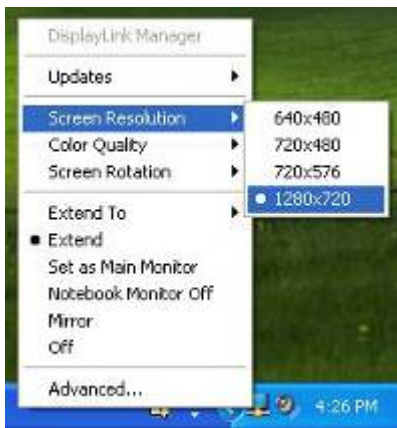

The Grand HD Cinema brings much convenience by allowing customers to play media files stored in PC on big screen by converting USB input into HDMI. Simply connect the USB interface of PC to the converter using the included USB cable, and connect it to your home theatre system with a HDMI cable, then you can enjoy the high quality pictures (resolution up to 720p) and sound on your big screen.

The Grand HD Cinema is an easy way to enjoy cinema-quality movies at your home.

2. FEATURE

- Compatible with **Windows 7 (32bit & 64bit), Vista (32bit & 64bit) and XP (32bit).**
- **Completely new architecture to support Vista Aero (32bit).**
- Compatible with **Mac OS X Tiger 10.4.11/ Mac OS X Leopard 10.5.5** or above.
- Easily connect monitors to one PC through USB 2.0.
 - Windows OS: Up to 6 monitors.
 - Mac OS: Up to 4 monitors.
- Supports both video and audio signals (if you use multiple Grand HD Cinema, you can only select one of the display devices for sound output).
- Supports HDMI resolution up to 720p
- No external power supply needed (power is supplied from the PC through USB connection).
- Dimensions: 100(L) x 55(W) x 33(H) mm.
- Bundled Software:
 - Supports Distinct, Extended and Mirror Modes
 - Supports screen resolution and color quality adjustment in extended mode.
 - Allows you to rotate the screen on the add-on monitor by 90, 180 or 270 degrees
 - Supports online update automatically.
 - The software has been awarded Microsoft Windows Certification (Windows 7/ Vista/ XP).
 - **Sound Effects** like 10-band Equalizer and 27 environment effects can enrich user's audio experience and enjoyment.