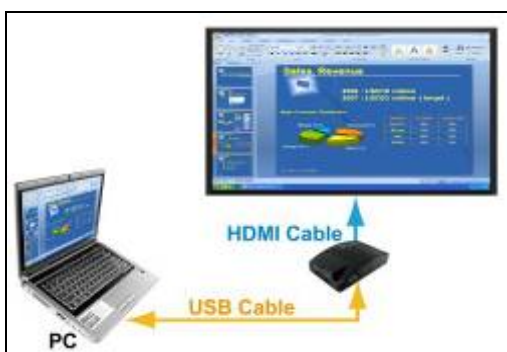

Make a Presentation