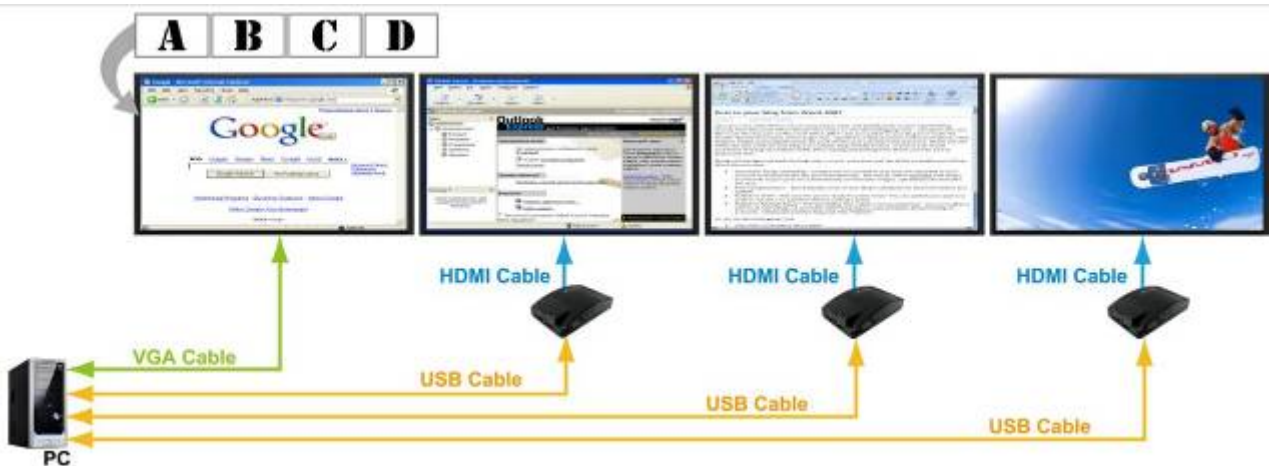

The Grand HD Cinema brings much convenience by allowing customers to play media files stored in PC on big screen by converting USB input into HDMI. Simply connect the USB interface of PC to the converter using the included USB cable, and connect it to your home theatre system with a HDMI cable, then you can enjoy the high quality pictures (resolution up to 720p) and sound on your big screen.

The Grand HD Cinema is an easy way to enjoy cinema-quality movies at your home.

2. FEATURE

- Compatible with **Windows 7 (32bit & 64bit), Vista (32bit & 64bit) and XP (32bit).**
- **Completely new architecture to support Vista Aero (32bit).**
- Compatible with **Mac OS X Tiger 10.4.11/ Mac OS X Leopard 10.5.5** or above.
- Easily connect monitors to one PC through USB 2.0.
 - Windows OS: Up to 6 monitors.
 - Mac OS: Up to 4 monitors.
- Supports both video and audio signals (if you use multiple Grand HD Cinema, you can only select one of the display devices for sound output).
- Supports HDMI resolution up to 720p
- No external power supply needed (power is supplied from the PC through USB connection).
- Dimensions: 100(L) x 55(W) x 33(H) mm.
- Bundled Software:
 - Supports Distinct, Extended and Mirror Modes
 - Supports screen resolution and color quality adjustment in extended mode.
 - Allows you to rotate the screen on the add-on monitor by 90, 180 or 270 degrees
 - Supports online update automatically.
 - The software has been awarded Microsoft Windows Certification (Windows 7/ Vista/ XP).
 - **Sound Effects** like 10-band Equalizer and 27 environment effects can enrich user's audio experience and enjoyment.

NOTE: When connecting more HD Cinema to a computer, a system with higher CPU performance is recommend.

4. CONNECTION

5. APPLICATION

- **Distinct Mode:** Play different contents on screens.
You can view numerous programs (surf website, send email, word processing and enjoy videos) simultaneously, and you can select one of the display devices for sound output.