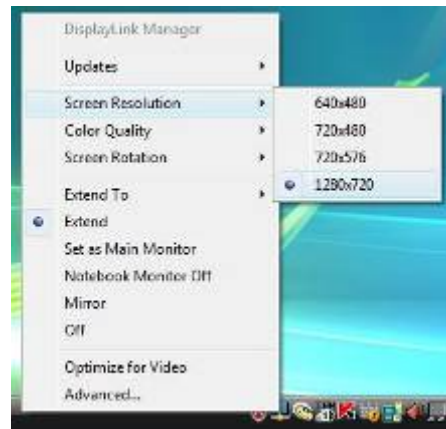

Windows Vista