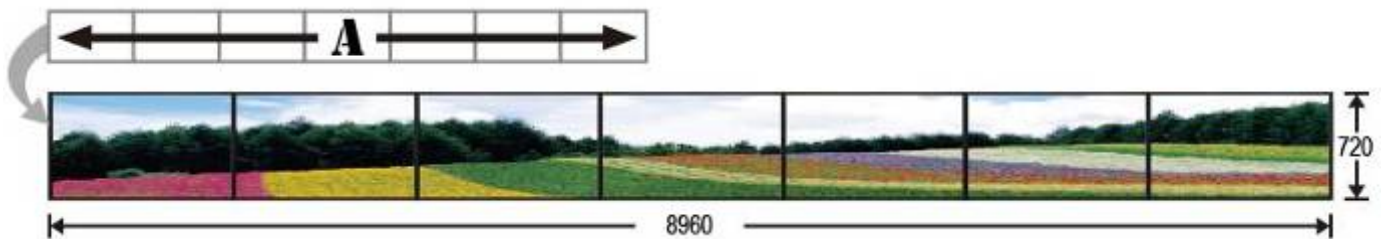

- **Extended Mode:** Play one content extending across screens.