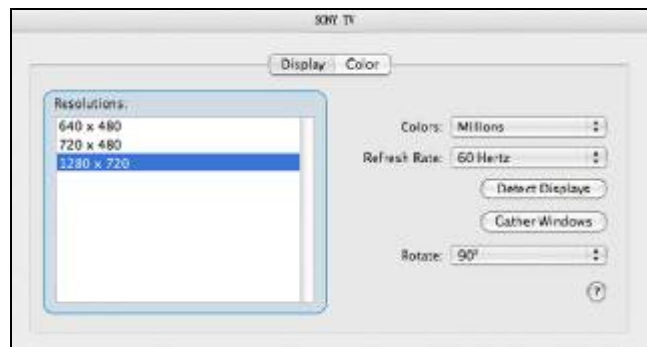

2. FEATURE

- Compatible with **Windows 7 (32bit & 64bit), Vista (32bit & 64bit) and XP (32bit).**
- **Completely new architecture to support Vista Aero (32bit).**
- Compatible with **Mac OS X Tiger 10.4.11/ Mac OS X Leopard 10.5.5** or above.
- Easily connect monitors to one PC through USB 2.0.
  - Windows OS: Up to 6 monitors.
  - Mac OS: Up to 4 monitors.
- Supports both video and audio signals (if you use multiple Grand HD Cinema, you can only select one of the display devices for sound output).
- Supports HDMI resolution up to 720p
- No external power supply needed (power is supplied from the PC through USB connection).
- Dimensions: 100(L) x 55(W) x 33(H) mm.
- Bundled Software:
  - Supports Distinct, Extended and Mirror Modes
  - Supports screen resolution and color quality adjustment in extended mode.
  - Allows you to rotate the screen on the add-on monitor by 90, 180 or 270 degrees
  - Supports online update automatically.
  - The software has been awarded Microsoft Windows Certification (Windows 7/ Vista/ XP).
  - **Sound Effects** like 10-band Equalizer and 27 environment effects can enrich user's audio experience and enjoyment.

MAC OS