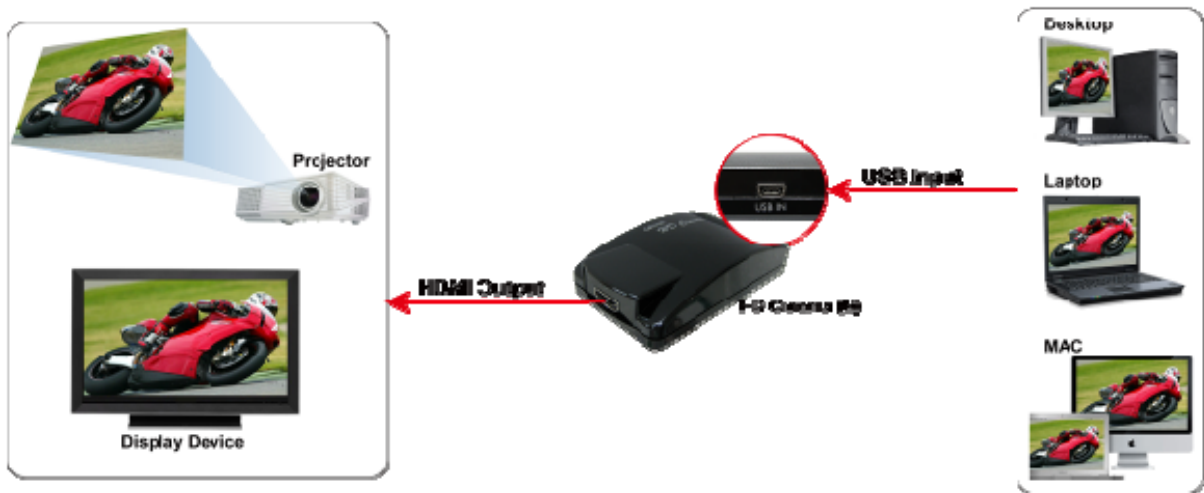

The Grand HD Cinema brings much convenience by allowing customers to play media files stored in PC on big screen by converting USB input into HDMI. Simply connect the USB interface of PC to the converter using the included USB cable, and connect it to your home theatre system with a HDMI cable, then you can enjoy the high quality pictures (resolution up to 720p) and sound on your big screen.

The Grand HD Cinema is an easy way to enjoy cinema-quality movies at your home.

2. FEATURE

- Compatible with **Windows 7 (32bit & 64bit), Vista (32bit & 64bit) and XP (32bit).**
- **Completely new architecture to support Vista Aero (32bit).**
- Compatible with **Mac OS X Tiger 10.4.11/ Mac OS X Leopard 10.5.5** or above.
- Easily connect monitors to one PC through USB 2.0.
 - Windows OS: Up to 6 monitors.
 - Mac OS: Up to 4 monitors.
- Supports both video and audio signals (if you use multiple Grand HD Cinema, you can only select one of the display devices for sound output).
- Supports HDMI resolution up to 720p
- No external power supply needed (power is supplied from the PC through USB connection).
- Dimensions: 100(L) x 55(W) x 33(H) mm.
- Bundled Software:
 - Supports Distinct, Extended and Mirror Modes
 - Supports screen resolution and color quality adjustment in extended mode.
 - Allows you to rotate the screen on the add-on monitor by 90, 180 or 270 degrees
 - Supports online update automatically.
 - The software has been awarded Microsoft Windows Certification (Windows 7/ Vista/ XP).
 - **Sound Effects** like 10-band Equalizer and 27 environment effects can enrich user's audio experience and enjoyment.

NOTE: When connecting more HD Cinema to a computer, a system with higher CPU performance is recommend.

4. CONNECTION

5. APPLICATION

- **Distinct Mode:** Play different contents on screens.
You can view numerous programs (surf website, send email, word processing and enjoy videos) simultaneously, and you can select one of the display devices for sound output.